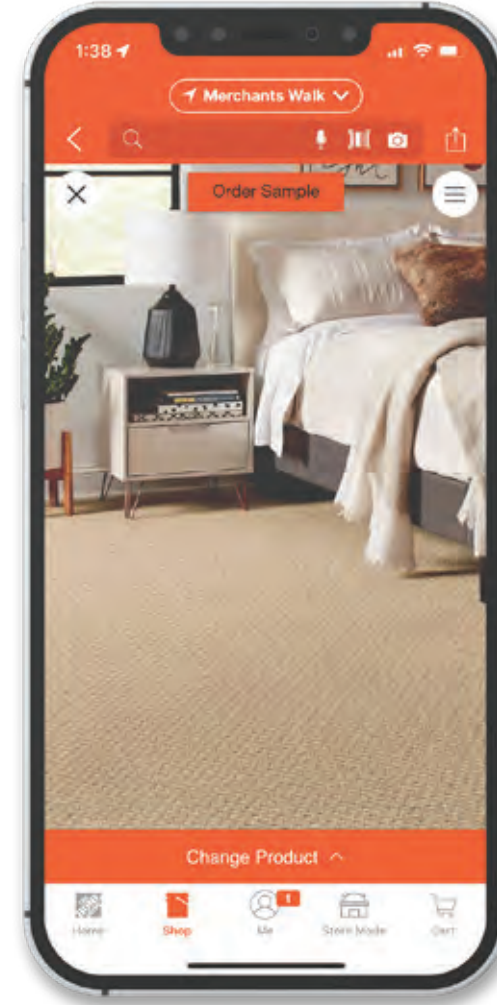

SEE IT IN YOUR SPACE

See how different styles look in your space with our Roomvo flooring visualizer

Scan to See
How It Works

Visit [homedepot.com/Roomvo](https://www.homedepot.com/Roomvo)
for more details